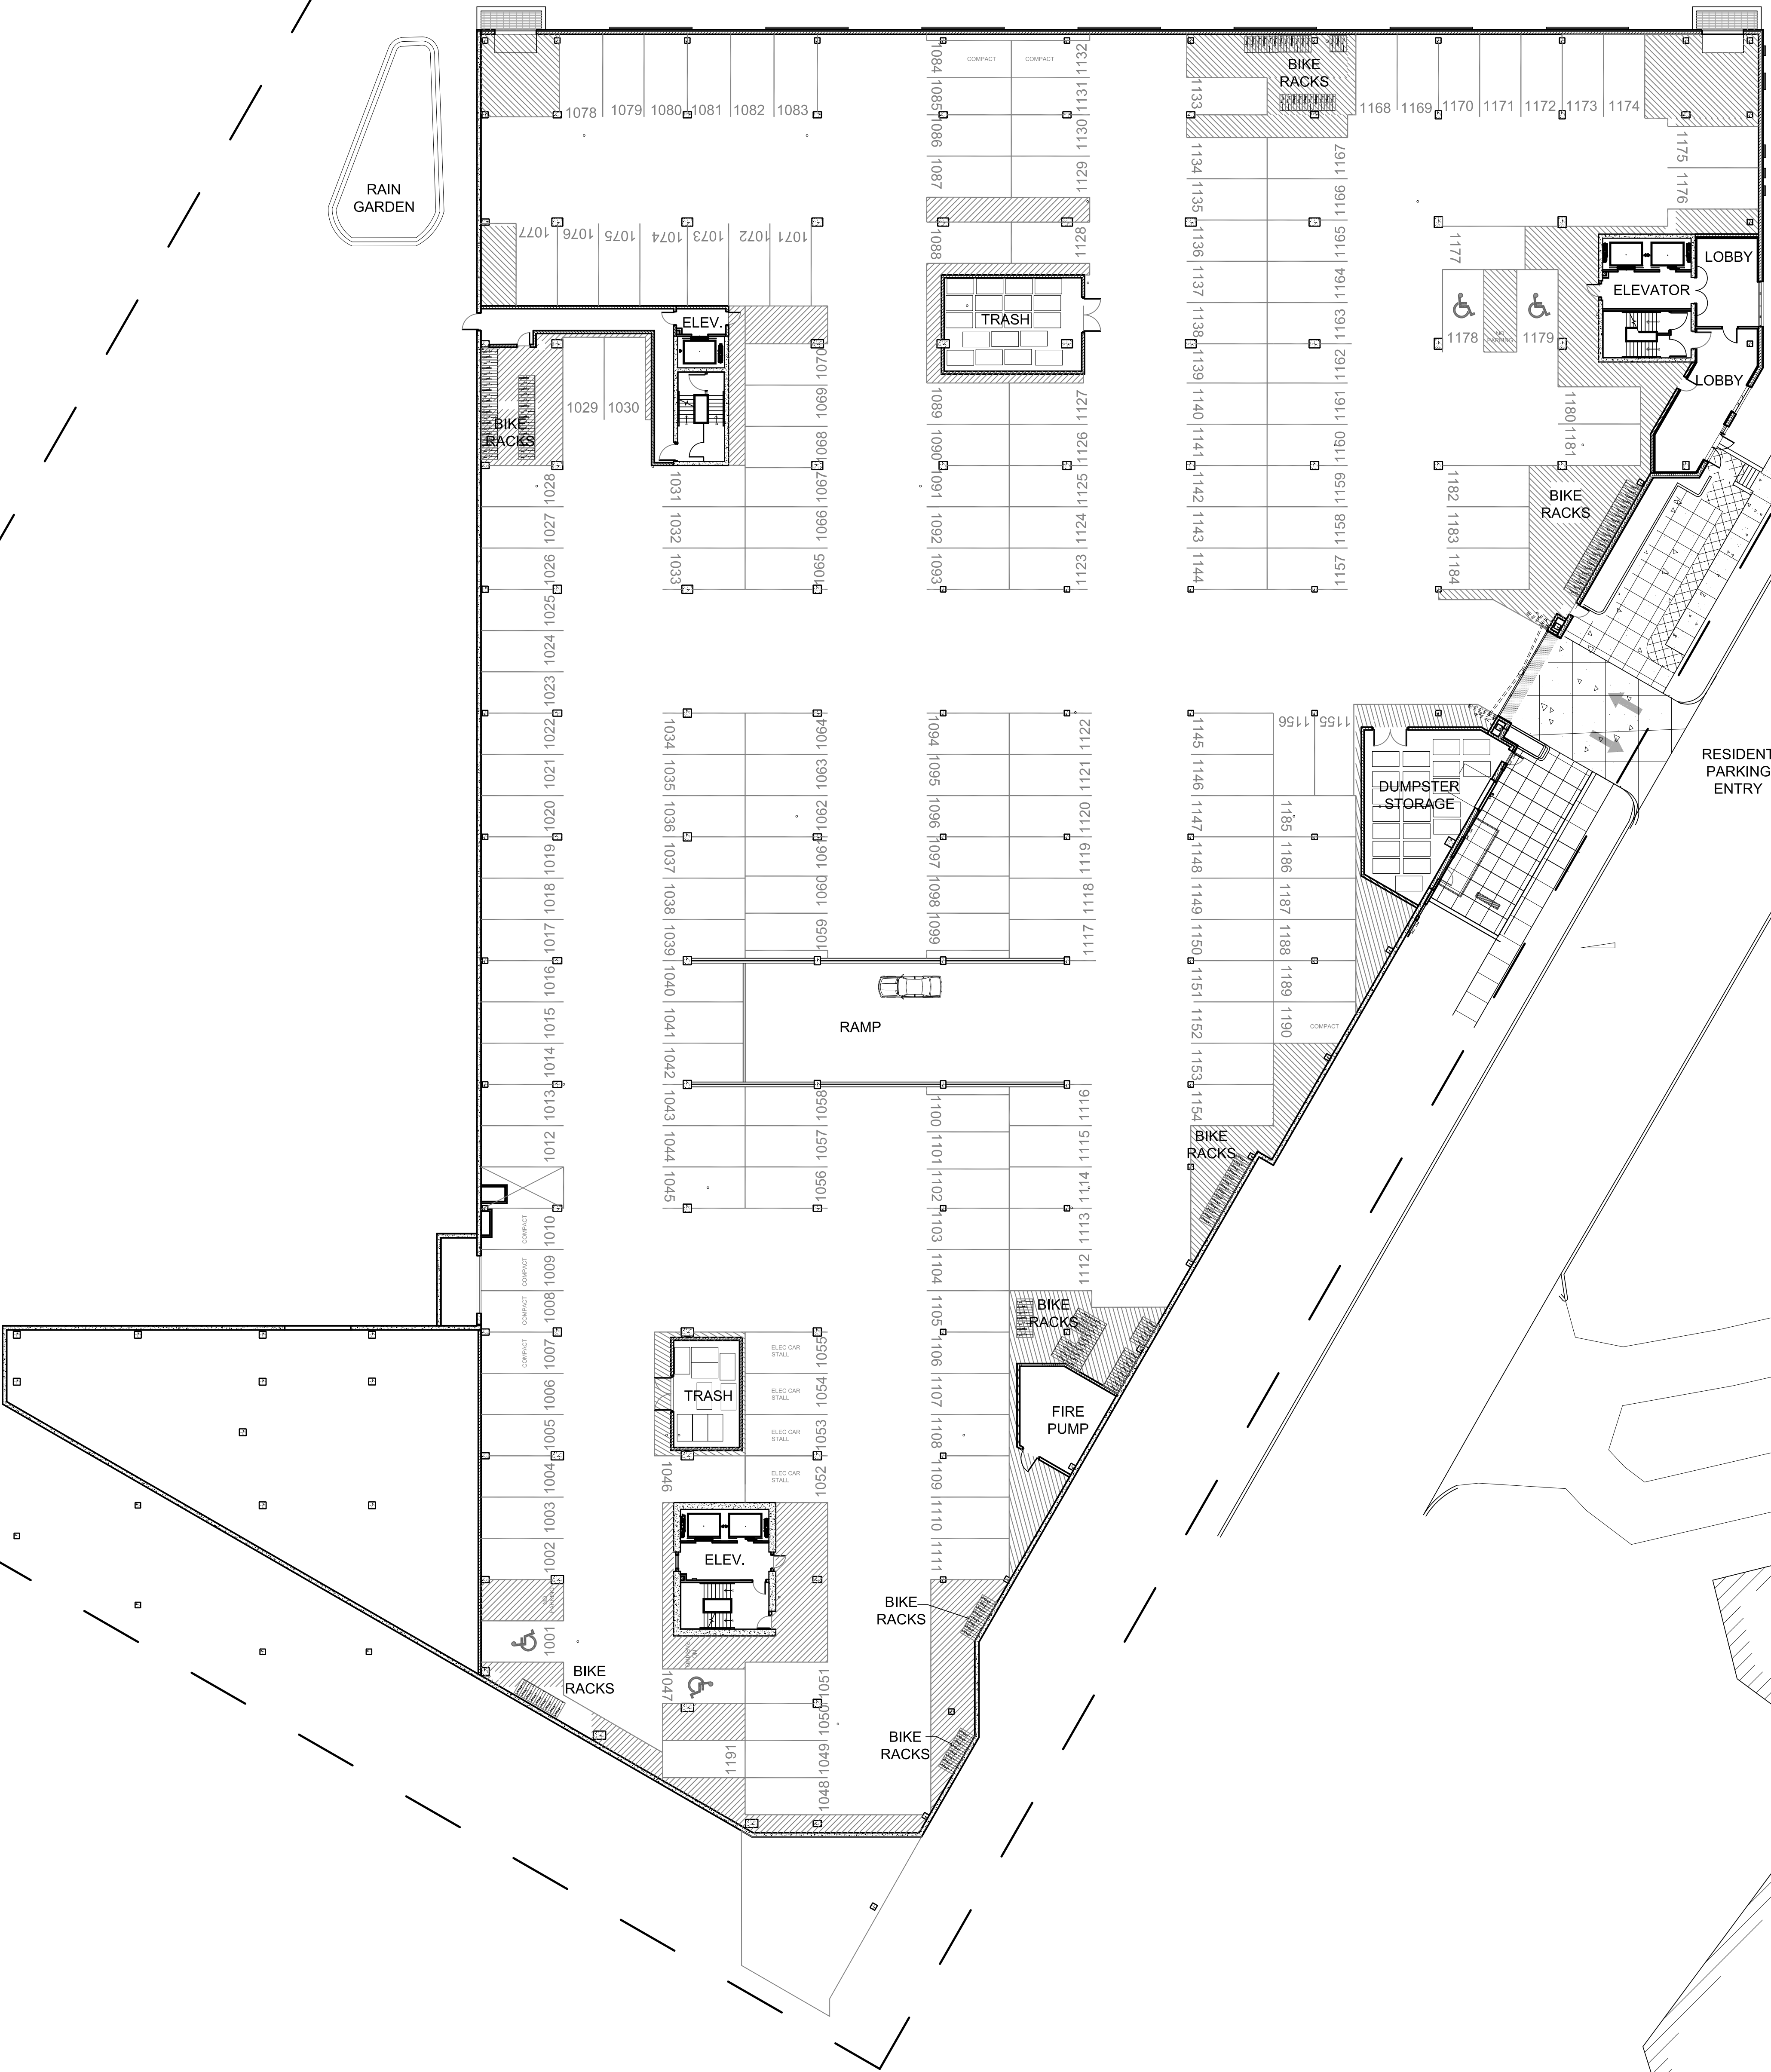

RIVER

RAIN GARDEN

RAIN GARDEN

RESIDENT PARKING ENTRY

North

LEGACY
P1 PARKING