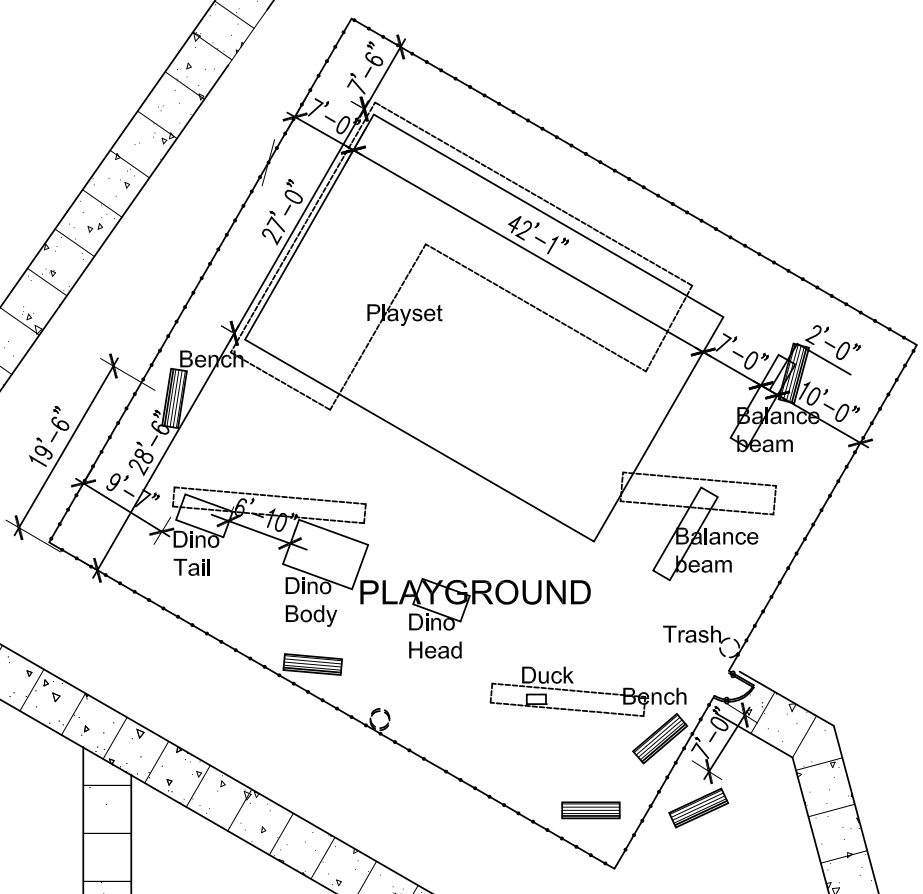

RIVER

RAIN GARDEN

RAIN GARDEN

1ST FLOOR ROOF DECKS

RESIDENT PARKING

GUEST PARKING

RESIDENT AND GUEST PARKING ENTRY

RESIDENT PARKING ENTRY

DOWNTOWN

SECOND STREET

U of M

North

LEGACY  
FIRST FLOOR UNITS